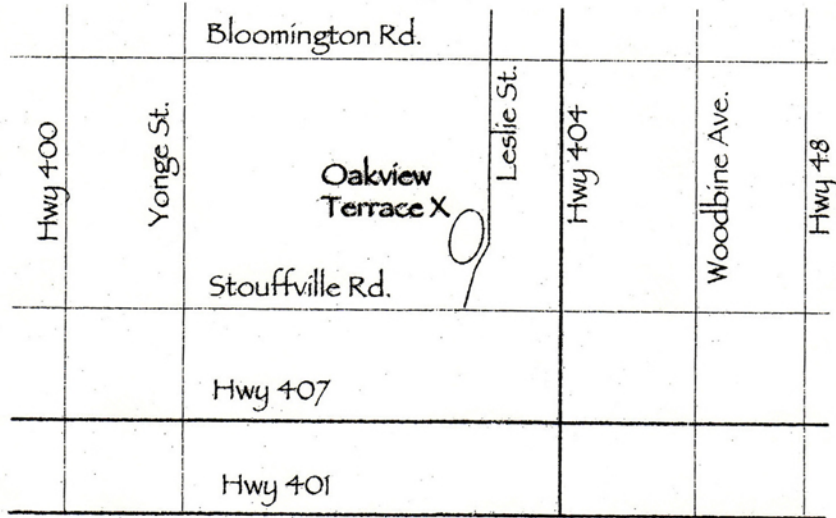

Oakview Terrace, 13256 Leslie Street, Richmond Hill, Ontario L4E 1A2
905-888-0606

Oakview Terrace is located 20 minutes from Hwy 401 & Hwy 404.

Oakview Terrace, 13256 Leslie Street, Richmond Hill, Ontario L4E 1A2
905-888-0606

Oakview Terrace is located 20 minutes from Hwy 401 & Hwy 404.