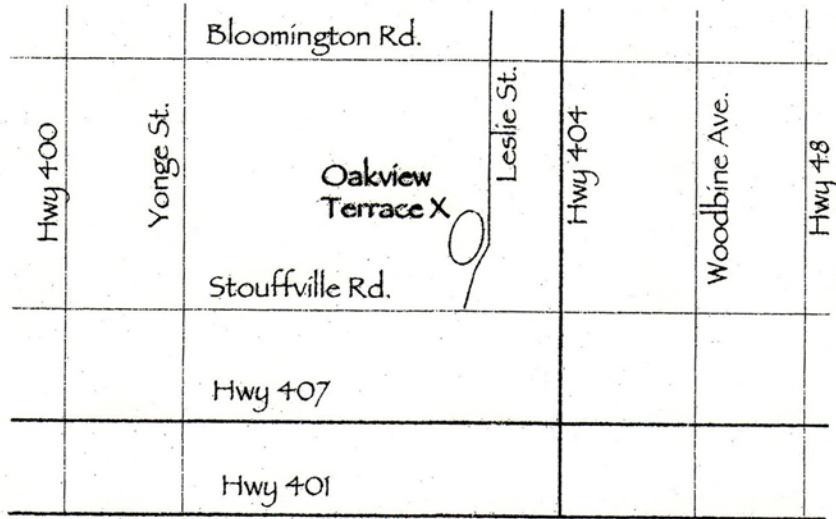

Oakview Terrace, 13256 Leslie Street, Richmond Hill, Ontario L4E 1A2
905-888-0606

Oakview Terrace is located 20 minutes from Hwy 401 & Hwy 404.

Oakview Terrace, 13256 Leslie Street, Richmond Hill, Ontario L4E 1A2
905-888-0606

Oakview Terrace is located 20 minutes from Hwy 401 & Hwy 404.